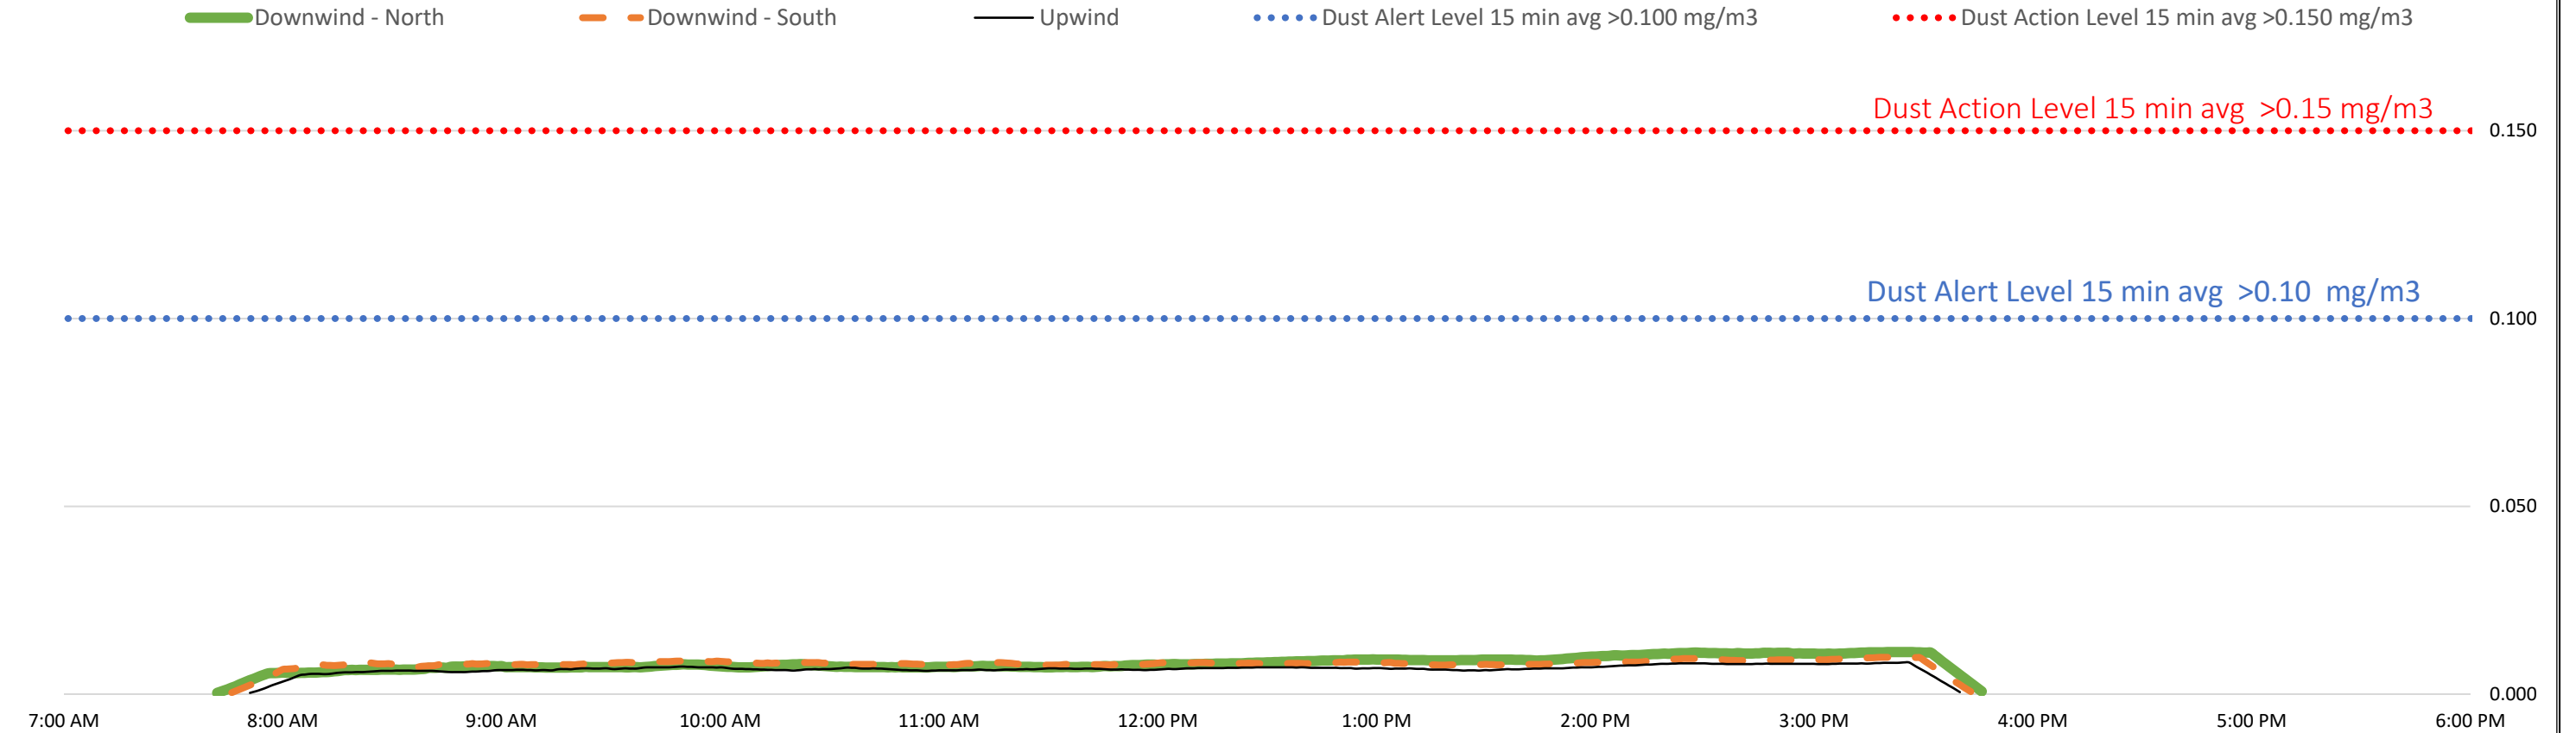

Fixed Station Daily Air Monitoring - February 24, 2023

Dust (mg/m3) 15 min avg

VOC (ppm) 15 min avg